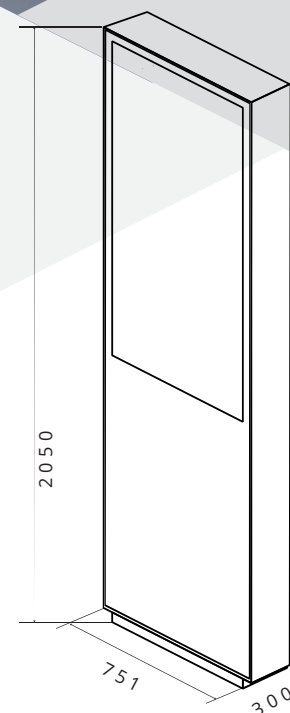

ABOUT US

We are in kiosk production from 1999. Our production and product development process is certified to meet industry standard requirements. We are proud to design our kiosks in-house keeping in mind both aesthetic and functionality.